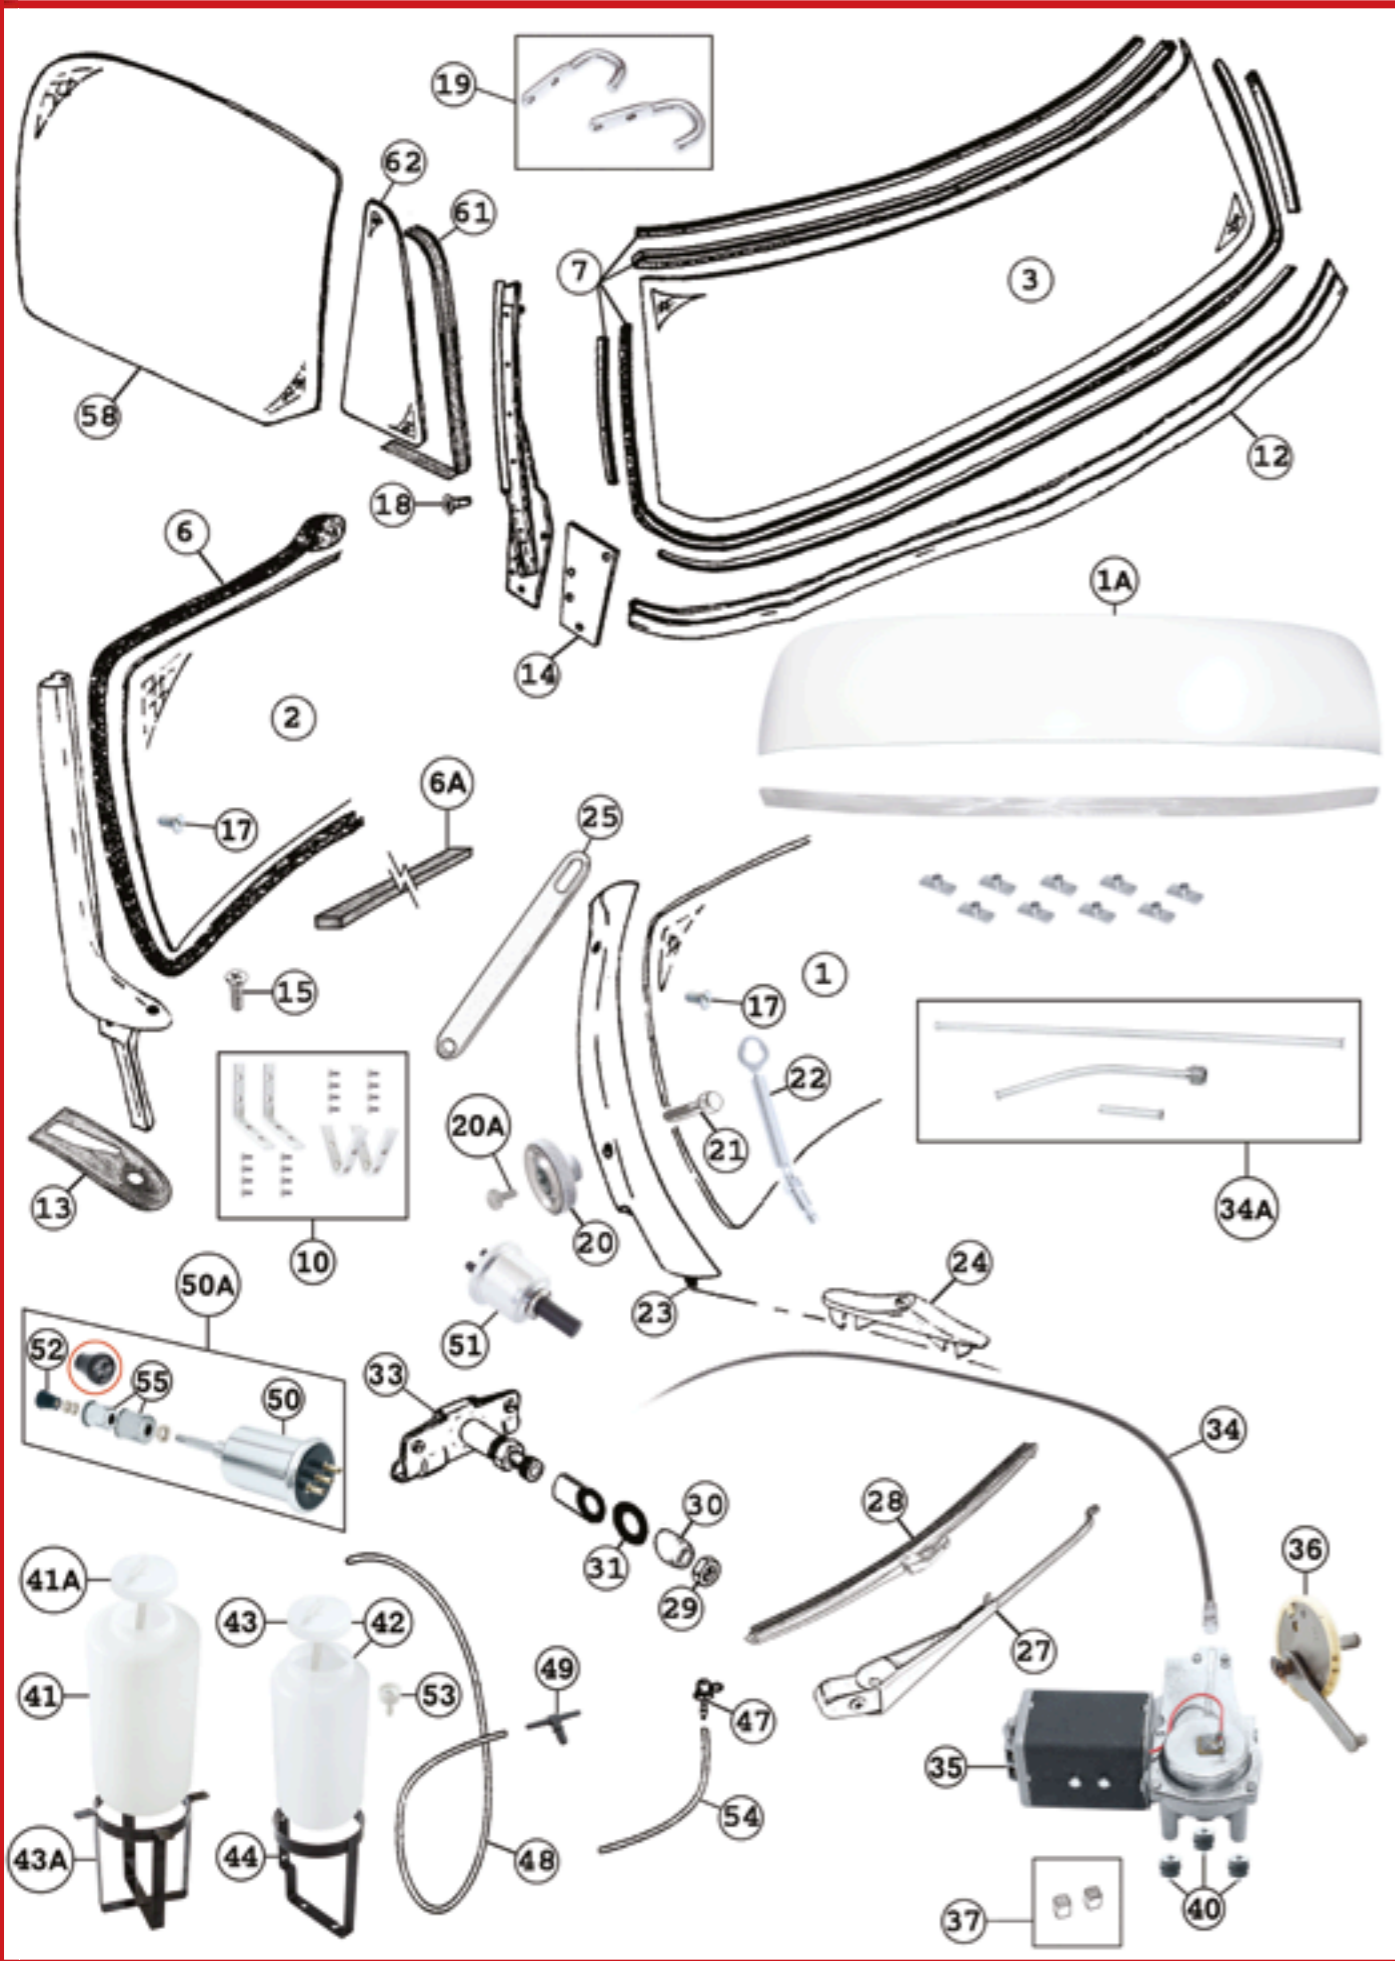

No.	Part No.	Description	Application	Notes	Price ex VAT
1	WSN101	SCREEN GLASS	BN1-BN2		£96.95
1	WSN101P	SCREEN GLASS-TRIPLEX PILKINGTON	BN1-BN2	O.E. TOOLING UK MANUFACTURED	£225.00
1A	WSN101S	100S SCREEN KIT	100S	INC SCREEN, RAILS & T NUTS	£475.00
2	WSN103	SCREEN GLASS	BN4-BN7&BT7		£84.50
2	WSN103H	SCREEN GLASS-HEATED	BN4-BN7&BT7	MODERN HEAT ELEMENTS	£279.00
2	WSN103P	SCREEN GLASS-TRIPLEX PILKINGTON	BN4-BN7&BT7	O.E. TOOLING UK MANUFACTURED	£202.50
3	WSN105	SCREEN GLASS	BJ7-BJ8		£84.50
3	WSN105H	SCREEN GLASS-HEATED	BJ7-BJ8	MODERN HEAT ELEMENTS	£279.00
	WSN105P	SCREEN GLASS-TRIPLEX PILKINGTON	BJ7-BJ8	O.E. TOOLING UK MANUFACTURED	£202.50
6	WSN110	GLAZING RUBBER	BN1-BT7		£10.95
6A	WSN111	FILLER STRIP	BN4-BT7		£8.50
7	WSN113	GLAZING RUBBER	BJ7-BJ8		£17.25
10	WSN120	BRACKET SET-frame,inc.screws	BN1-BN2		£14.50
10	WSN121	BRACKET SET-frame,inc.screws	BN4-BN7&BT7		£14.50
10	WSN122	BRACKET SET-frame,inc.screws	BJ7-BJ8		£21.50
12	WSN125	SEAL-frame to body	BN1-BN2		£22.50
12	WSN126	SEAL-frame to body	BN4-BN7&BT7		£6.50
12	WSN127	SEAL-frame to body	BJ7-BJ8		£8.95
13	WSN130	PAD-screen pillar	BN4-BN7&BT7		£1.98
14	WSN131	PACKING PIECE-screen pillar	BJ7-BJ8		£2.95
15	WSN132	SCREW-chrome,pillar to body-CHROME	BN4-BN7&BT7		£0.95
15	WSN132SS	SCREW-pillar to body-STAINLESS STEEL	BN4-BN7&BT7		£0.95
17	WSN133	SCREW-chrome,pillar to frame	BN1-BN2		£0.25
17	WSN134	SCREW-chrome,pillar to frame	BN4-BN7&BT7		£0.47
18	WSN136	SCREW-chrome,pillar to frame	BJ7-BJ8		£0.50
19	WSN138	HOOKS-w/screen pillar-pr	BJ7-BJ8		£27.50
20	WSN140	KNURLED KNOB-windscreen	BN1-BN2		£8.95
20A	WSN140A	SCREW-knurled knob	BN1-BN2		£5.25
21	WSN141	PIN-for knurled knob	BN1-BN2		£11.90
22	WSN142	SPRING ASSY.-windscreen	BN1-BN2		£11.50
23	WSN143	PIN-screen pillar locating	BN1-BN2		£4.25
24	WSN145	FOOT-chrome,windscreen	BN1-BN2		£28.95
25	WSN146	LINK-chrome-fold down	BN1-BN2		£27.50
27	WSN150	WIPER ARM-RHD	BN1		£15.75
27	WSN151	WIPER ARM-LHD	BN1		£17.25
27	WSN152	WIPER ARM-RHD	BN2-BT7		£14.95
27	WSN153	WIPER ARM-LHD	BN2-BT7		£14.50
27	WSN154	WIPER ARM-RHD	BJ7-BJ8		£14.50
27	WSN155	WIPER ARM-LHD	BJ7-BJ8		£14.50
28	WSN159	WIPER BLADE	BN1-BT7		£9.95
28	WSN160	WIPER BLADE	BJ7-BJ8		£7.50
29	WSN162	NUT-chrome-wiper	BN1		£3.45
29	WSN163	NUT-chrome wiper	BN2-BJ8		£1.80
30	WSN163A	ESCUTCHEON-chrome,wiper	BN1		£12.50
30	WSN164	ESCUTCHEON-chrome,wiper	BN2-BJ8		£2.75
31	WSN165	SEAL-rubber for escutcheon	BN2-BJ8		£0.45
33	WSN167	WHEEL BOX-wiper(with nut)	BN2-BJ8		£28.65
34	WSN169	WIPER RACK	BN2-BJ8		£9.75