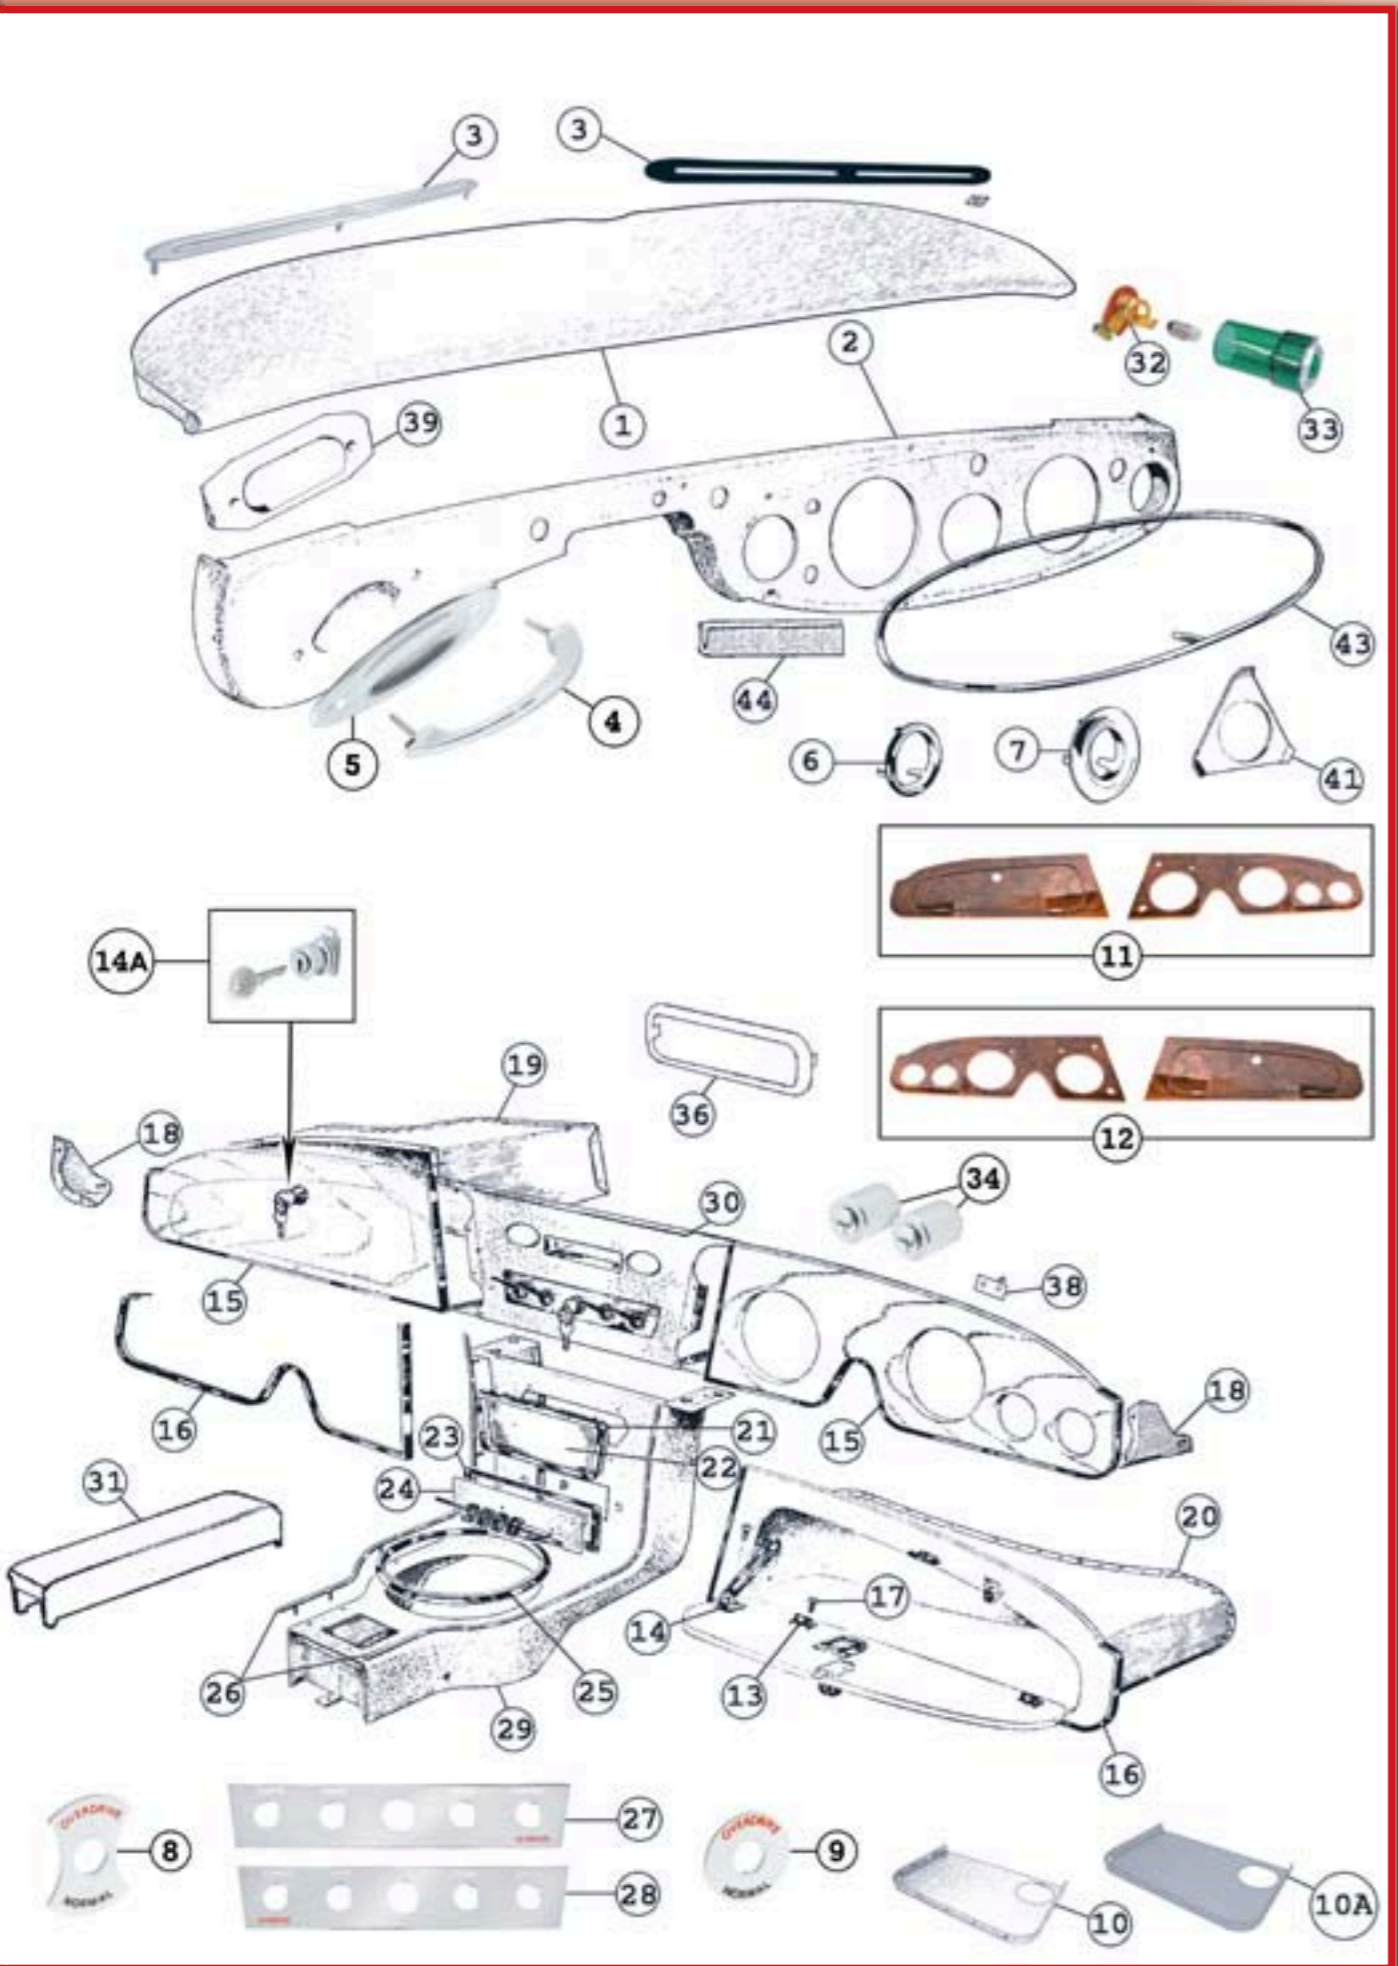

DASHBOARD & CONSOLE

No.	Part No.	Description	Application	Notes	Price ex VAT
1	DAS101	DASH TOP ASSY.-padded(Black)	BN4-BT7		£69.95
1	DAS102	DASH TOP ASSY.-padded(Blue)	BN4-BT7		£69.95
1	DAS103	DASH TOP ASSY.-padded(Red)	BN4-BT7		£69.95
2	DAS105L	DASHBOARD-aluminium-L.H.D	BN4-BJ7		£235.50
3	DAS106	MASK ASSEMBLY-demister vent	BN1-BJ8		£10.85
3	DAS107	MASK ASSEMBLY-chrome plated	BN1-BJ8	NON STANDARD	£12.95
4	DAS110	GRAB HANDLE	BN1-BJ7		£19.95
5	DAS111	ESCUTCHEON-grab handle	BN4-BJ7		£17.95
6	DAS116	STEERING COL.ESCUTCHEON-adj	BN4-BJ7		£17.95
7	DAS117	STEERING COL.ESCUTCHEON-nonadj	BN4-BJ7		£17.95
8	DAS119	OVERDRIVE ESCUTCHEON-chrome	BN1		£13.50
9	DAS120	OVERDRIVE ESCUTCHEON-chrome	BN2-BJ7		£11.75
10	DAS130	PARCEL SHELF-untrimmed	BN1-BN2		£32.50
10	DAS131	PARCEL SHELF-untrimmed-RHD	BN4-BJ7	RHD	£29.95
10	DAS131A	PARCEL SHELF-untrimmed-LHD	BN4-BJ7	LHD	£29.95
10A	DAS132	COVER ASSEMBLY-parcel shelf-BLACK	BN1-BN2	BLACK	£15.95
10A	DAS133	COVER ASSEMBLY-parcel shelf-BLUE	BN1-BN2	BLUE	£15.95
10A	DAS134	COVER ASSEMBLY-parcel shelf-RED	BN1-BN2	RED	£15.95
10A	DAS135	COVER ASSEMBLY-parcel shelf-BLACK	BN4-BJ7	BLACK	£15.95
10A	DAS136	COVER ASSEMBLY-parcel shelf-BLUE	BN4-BJ7	BLUE	£15.95
10A	DAS137	COVER ASSEMBLY-parcel shelf-RED	BN4-BJ7	RED	£15.95
1	DAS140	DASH TOP ASSY.padded(Black)	BJ7-BJ8		£89.50
1	DAS141	DASH TOP ASSY.padded(Blue)	BJ7-BJ8	NON STD	£89.50
1	DAS142	DASH TOP ASSY.padded(Red)	BJ7-BJ8	NON STD	£89.50
11	DAS145	DASHBOARD-walnut veneered,RHD	BJ8		£212.95
12	DAS146	DASHBOARD-walnut veneered,LHD	BJ8		£212.95
13	DAS147	HINGE-glove box lid	BJ8		£8.95
14	DAS148	STAY ROD-glove box lid	BJ8		£19.95
14A	DAS149	GLOVE BOX LOCK & KEYS	BJ8	PUSH BUTTON TYPE	£69.95
15	DAS150	SURROUND-DASHBOARD-R.H.D-pair	BJ8	CHROME	£89.50
16	DAS151	SURROUND-DASHBOARD-L.H.D-pair	BJ8	CHROME	£89.50
17	DAS152	SCREW-surround & hinges	BJ8		£0.10
18	DAS154	BRACKETS-PR-dashboard fixing	BJ8		£35.75
19	DAS155	GLOVE BOX-RHD	BJ8		£53.50
20	DAS156	GLOVE BOX-LHD	BJ8		£53.50
21	DAS160	SPEAKER BEZEL	BJ8		£17.95
22	DAS161	SPEAKER FRET	BJ8		£8.95
23	DAS162	RADIO BEZEL	BJ8		£5.10
24	DAS163	RADIO BLANKING PLATE	BJ8		£8.75
25	DAS164	GEAR LEVER SURROUND	BJ8		£22.50
26	DAS165	CONSOLE FINISHER STRIPS(pr.)	BJ8		£33.50
26	DAS165L	CONSOLE FINISHER STRIPS(pr.)	BJ8	HINGED ARMREST	£33.50
27	DAS166	SWITCH ESCUTCHEON-chrome,RHD	BJ8		£25.95
28	DAS167	SWITCH ESCUTCHEON-chrome,LHD	BJ8		£24.50
29	DAS170	CENTRE CONSOLE-untrimmed	BJ8		£82.50