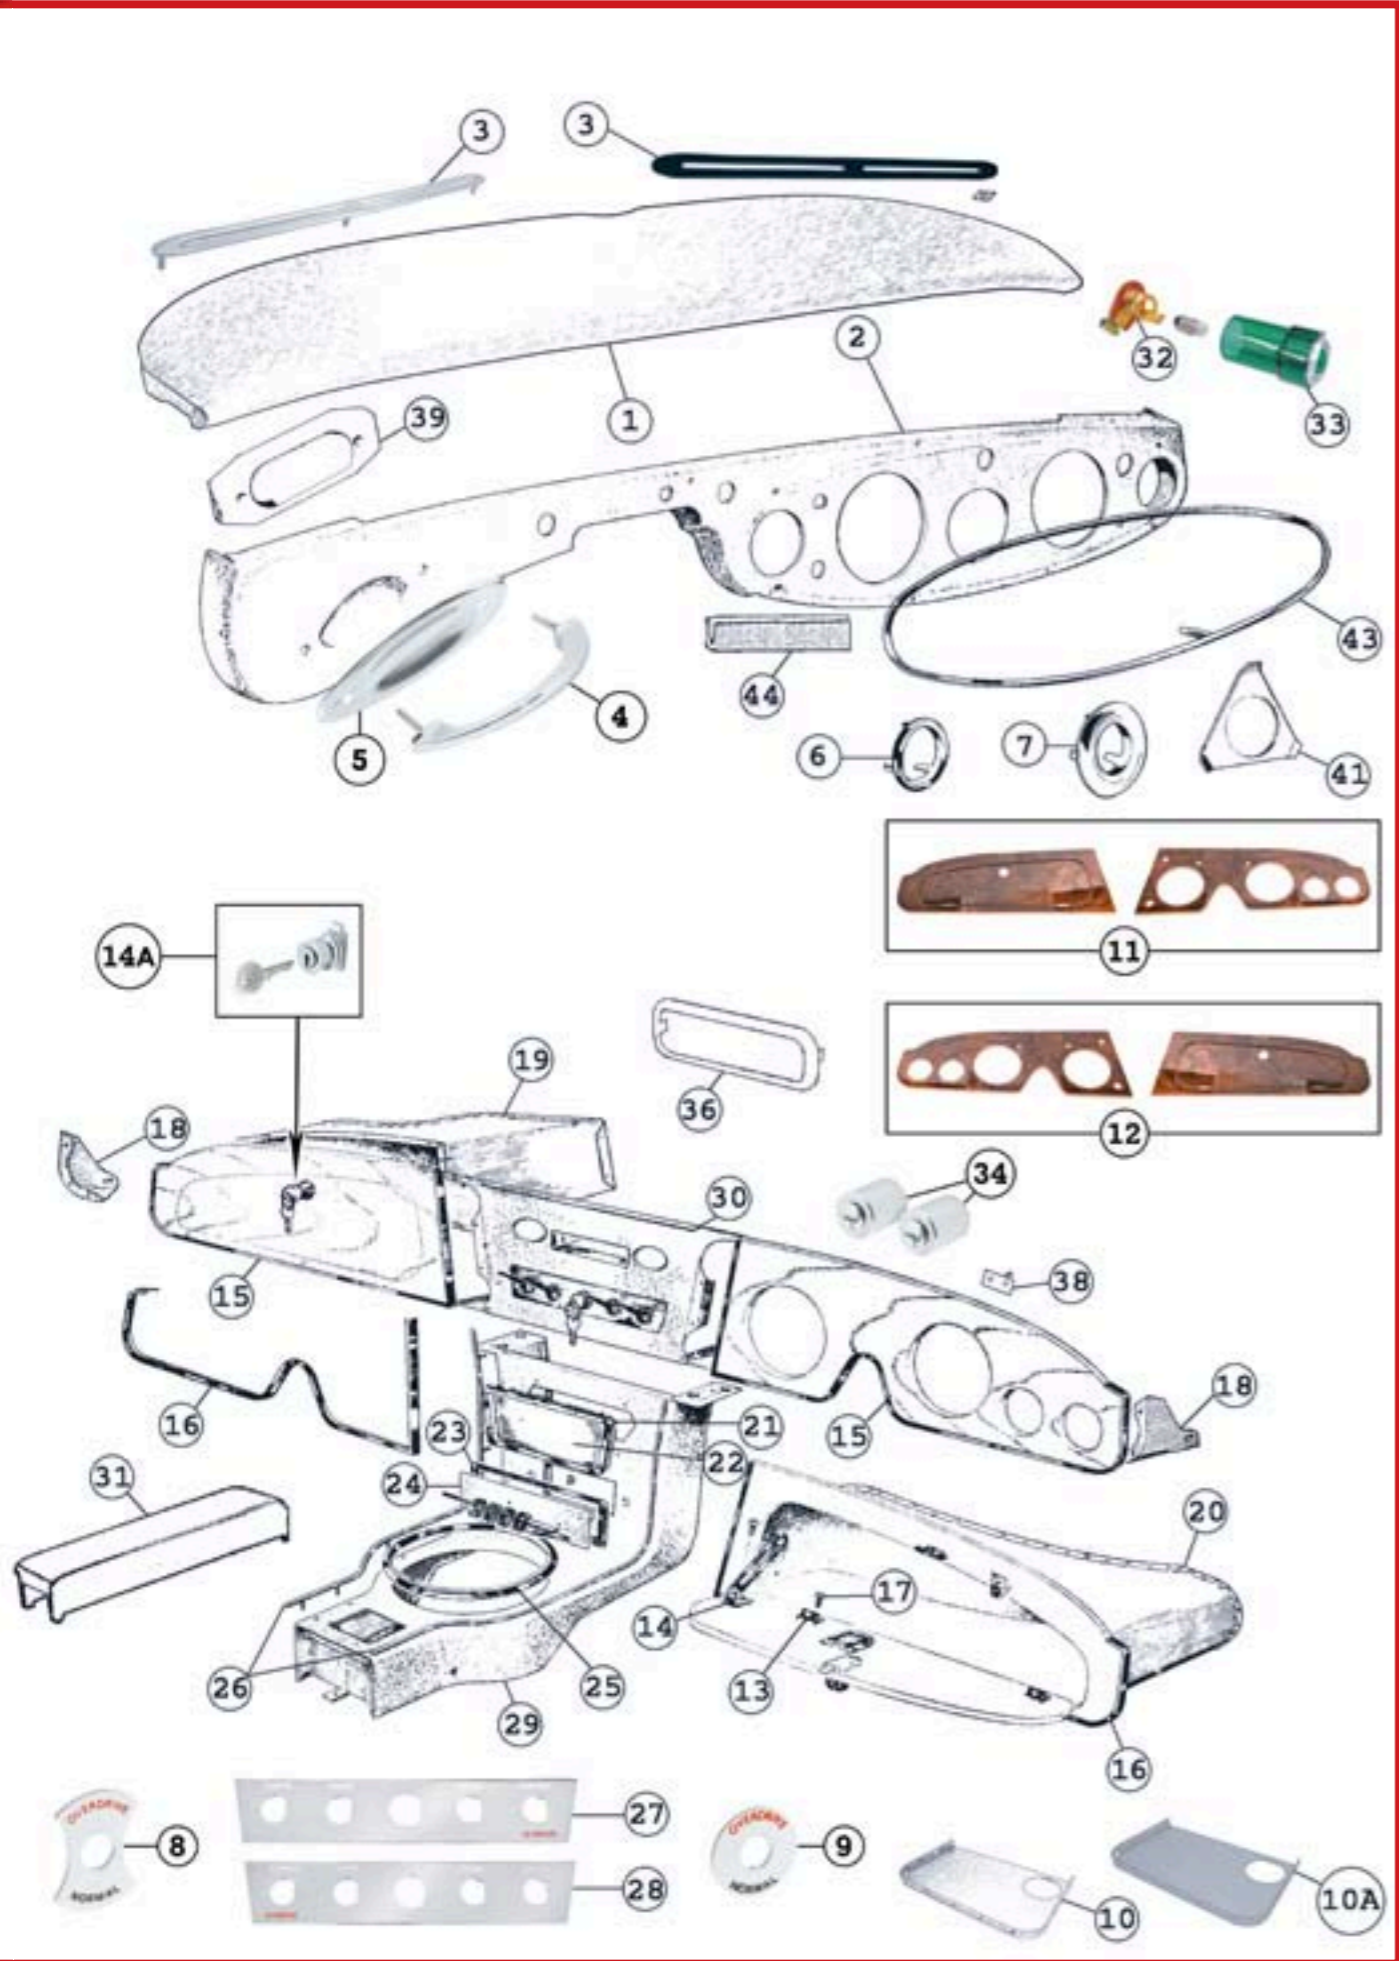

DASHBOARD & CONSOLE

No.	Part No.	Description	Application	Notes	Price ex VAT
1	DAS101	DASH TOP ASSY.-padded(Black)	BN4-BT7		£69.95
1	DAS102	DASH TOP ASSY.-padded(Blue)	BN4-BT7		£69.95
1	DAS103	DASH TOP ASSY.-padded(Red)	BN4-BT7		£69.95
2	DAS105L	DASHBOARD-aluminium-L.H.D	BN4-BJ7		£235.50
3	DAS106	MASK ASSEMBLY-demister vent	BN1-BJ8		£10.85
3	DAS107	MASK ASSEMBLY-chrome plated	BN1-BJ8	NON STANDARD	£12.95
4	DAS110	GRAB HANDLE	BN1-BJ7		£19.95
5	DAS111	ESCUTCHEON-grab handle	BN4-BJ7		£17.95
6	DAS116	STEERING COL.ESCUTCHEON-adj	BN4-BJ7		£17.95
7	DAS117	STEERING COL.ESCUTCHEON-nonadj	BN4-BJ7		£17.95
8	DAS119	OVERDRIVE ESCUTCHEON-chrome	BN1		£13.50
9	DAS120	OVERDRIVE ESCUTCHEON-chrome	BN2-BJ7		£11.75
10	DAS130	PARCEL SHELF-untrimmed	BN1-BN2		£32.50
10	DAS131	PARCEL SHELF-untrimmed-RHD	BN4-BJ7	RHD	£29.95
10	DAS131A	PARCEL SHELF-untrimmed-LHD	BN4-BJ7	LHD	£29.95
10A	DAS132	COVER ASSEMBLY-parcel shelf-BLACK	BN1-BN2	BLACK	£15.95
10A	DAS133	COVER ASSEMBLY-parcel shelf-BLUE	BN1-BN2	BLUE	£15.95
10A	DAS134	COVER ASSEMBLY-parcel shelf-RED	BN1-BN2	RED	£15.95
10A	DAS135	COVER ASSEMBLY-parcel shelf-BLACK	BN4-BJ7	BLACK	£15.95
10A	DAS136	COVER ASSEMBLY-parcel shelf-BLUE	BN4-BJ7	BLUE	£15.95
10A	DAS137	COVER ASSEMBLY-parcel shelf-RED	BN4-BJ7	RED	£15.95
1	DAS140	DASH TOP ASSY.padded(Black)	BJ7-BJ8		£89.50
1	DAS141	DASH TOP ASSY.padded(Blue)	BJ7-BJ8	NON STD	£89.50
1	DAS142	DASH TOP ASSY.padded(Red)	BJ7-BJ8	NON STD	£89.50
11	DAS145	DASHBOARD-walnut veneered,RHD	BJ8		£212.95
12	DAS146	DASHBOARD-walnut veneered,LHD	BJ8		£212.95
13	DAS147	HINGE-glove box lid	BJ8		£8.95
14	DAS148	STAY ROD-glove box lid	BJ8		£19.95
14A	DAS149	GLOVE BOX LOCK & KEYS	BJ8	PUSH BUTTON TYPE	£69.95
15	DAS150	SURROUND-DASHBOARD-R.H.D-pair	BJ8	CHROME	£89.50
16	DAS151	SURROUND-DASHBOARD-L.H.D-pair	BJ8	CHROME	£89.50
17	DAS152	SCREW-surround & hinges	BJ8		£0.10
18	DAS154	BRACKETS-PR-dashboard fixing	BJ8		£35.75
19	DAS155	GLOVE BOX-RHD	BJ8		£53.50
20	DAS156	GLOVE BOX-LHD	BJ8		£53.50
21	DAS160	SPEAKER BEZEL	BJ8		£17.95
22	DAS161	SPEAKER FRET	BJ8		£8.95
23	DAS162	RADIO BEZEL	BJ8		£5.10
24	DAS163	RADIO BLANKING PLATE	BJ8		£8.75
25	DAS164	GEAR LEVER SURROUND	BJ8		£22.50
26	DAS165	CONSOLE FINISHER STRIPS(pr.)	BJ8		£33.50
26	DAS165L	CONSOLE FINISHER STRIPS(pr.)	BJ8	HINGED ARMREST	£33.50
27	DAS166	SWITCH ESCUTCHEON-chrome,RHD	BJ8		£25.95
28	DAS167	SWITCH ESCUTCHEON-chrome,LHD	BJ8		£24.50
29	DAS170	CENTRE CONSOLE-untrimmed	BJ8		£82.50