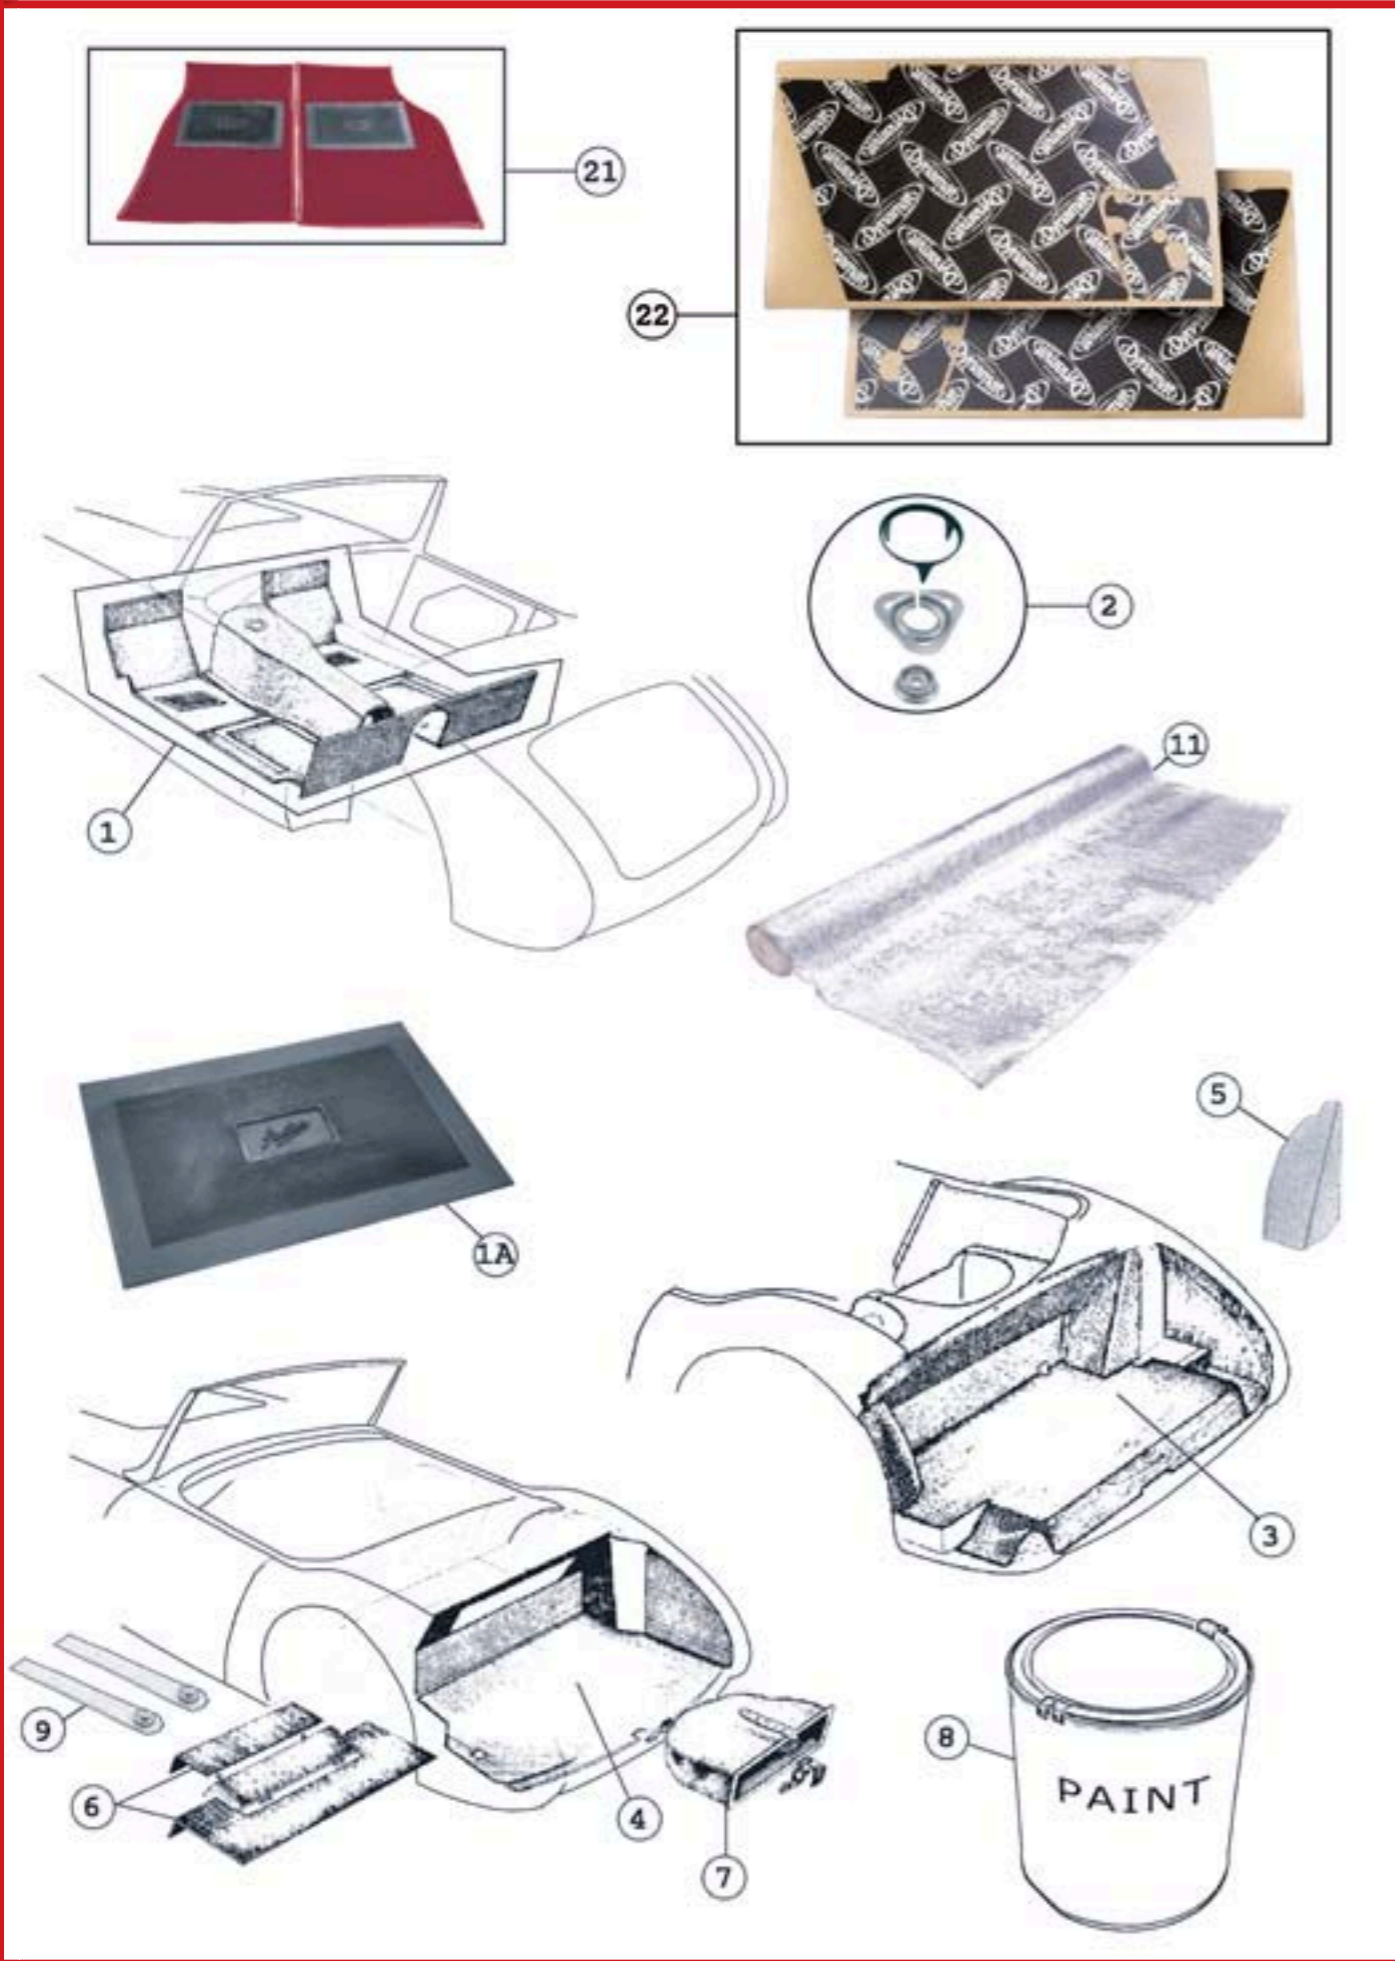

| No. | Part No. | Description | Application | Notes | Price ex VAT |
|-----|----------|---------------------------------|---------------|----------------|--------------|
| 1 | CAB101 | CARPET SET-Black-R.H.D | BN1 | KARVEL TYPE | £179.50 |
| 1 | CAB101A | CARPET SET-Black-L.H.D | BN1 | KARVEL TYPE | £179.50 |
| 1 | CAB101AJ | CARPET SET-Black-R.H.D | BN1 | JAGUAR QUALITY | £220.00 |
| 1 | CAB101BJ | CARPET SET-Black-L.H.D | BN1 | JAGUAR QUALITY | £220.00 |
| 1 | CAB102 | CARPET SET-Blue-R.H.D | BN1 | KARVEL TYPE | £179.50 |
| 1 | CAB102A | CARPET SET-Blue-L.H.D | BN1 | KARVEL TYPE | £179.50 |
| 1 | CAB102AJ | CARPET SET-Blue-R.H.D | BN1 | JAGUAR QUALITY | £220.00 |
| 1 | CAB102BJ | CARPET SET-Blue-L.H.D | BN1 | JAGUAR QUALITY | £220.00 |
| 1 | CAB103 | CARPET SET-Red-R.H.D | BN1 | KARVEL TYPE | £179.50 |
| 1 | CAB103A | CARPET SET-Red-L.H.D | BN1 | KARVEL TYPE | £179.50 |
| 1 | CAB103AJ | CARPET SET-Red-R.H.D | BN1 | JAGUAR QUALITY | £220.00 |
| 1 | CAB103BJ | CARPET SET-Red-L.H.D | BN1 | JAGUAR QUALITY | £220.00 |
| 1 | CAB106 | CARPET SET-Black | BN2 | KARVEL TYPE | £189.50 |
| 1 | CAB106J | CARPET SET-Black | BN2 | JAGUAR QUALITY | £220.00 |
| 1 | CAB107 | CARPET SET-Blue | BN2 | KARVEL TYPE | £189.50 |
| 1 | CAB107J | CARPET SET-Blue | BN2 | JAGUAR QUALITY | £220.00 |
| 1 | CAB108 | CARPET SET-Red | BN2 | KARVEL TYPE | £189.50 |
| 1 | CAB108J | CARPET SET-Red | BN2 | JAGUAR QUALITY | £220.00 |
| 1 | CAB110 | CARPET SET-Black s/change | BN4&BT7 | KARVEL TYPE | £255.00 |
| 1 | CAB110J | CARPET SET-Black s/change | BN4&BT7 | JAGUAR QUALITY | £284.00 |
| 1 | CAB111 | CARPET SET-Blue s/change | BN4&BT7 | KARVEL TYPE | £255.00 |
| 1 | CAB111J | CARPET SET-Blue s/change | BN4&BT7 | JAGUAR QUALITY | £284.00 |
| 1 | CAB112 | CARPET SET-Red s/change | BN4&BT7 | KARVEL TYPE | £255.00 |
| 1 | CAB112J | CARPET SET-Red s/change | BN4&BT7 | JAGUAR QUALITY | £284.00 |
| 1 | CAB115 | CARPET SET-Black s/change | BN6&BN7 | KARVEL TYPE | £215.00 |
| 1 | CAB115J | CARPET SET-Black s/change | BN6&BN7 | JAGUAR QUALITY | £249.50 |
| 1 | CAB116 | CARPET SET-Blue s/change | BN6&BN7 | KARVEL TYPE | £215.00 |
| 1 | CAB116J | CARPET SET-Blue s/change | BN6&BN7 | JAGUAR QUALITY | £249.50 |
| 1 | CAB117 | CARPET SET-Red s/change | BN6&BN7 | KARVEL TYPE | £215.00 |
| 1 | CAB117J | CARPET SET-Red s/change | BN6&BN7 | JAGUAR QUALITY | £249.50 |
| 1 | CAB120 | CARPET SET-Black c/change | BN7 | KARVEL TYPE | £210.00 |
| 1 | CAB120J | CARPET SET-Black c/change | BN7 | JAGUAR QUALITY | £255.00 |
| 1 | CAB121 | CARPET SET-Blue c/change | BN7 | KARVEL TYPE | £210.00 |
| 1 | CAB121J | CARPET SET-Blue c/change | BN7 | JAGUAR QUALITY | £255.00 |
| 1 | CAB122 | CARPET SET-Red c/change | BN7 | KARVEL TYPE | £210.00 |
| 1 | CAB122J | CARPET SET-Red c/change | BN7 | JAGUAR QUALITY | £255.00 |
| 1 | CAB125 | CARPET SET-Black | BT7-BJ8.26704 | KARVEL TYPE | £265.00 |
| 1 | CAB125J | CARPET SET-Black | BT7-BJ8.26704 | JAGUAR QUALITY | £299.95 |
| 1 | CAB126 | CARPET SET-Blue | BT7-BJ8.26704 | KARVEL TYPE | £265.00 |
| 1 | CAB126J | CARPET SET-Blue | BT7-BJ8.26704 | JAGUAR QUALITY | £299.95 |
| 1 | CAB127 | CARPET SET-Red | BT7-BJ8.26704 | KARVEL TYPE | £265.00 |
| 1 | CAB127J | CARPET SET-Red | BT7-BJ8.26704 | JAGUAR QUALITY | £299.95 |
| 1 | CAB130 | CARPET SET-Black | BJ8.26705 ON | KARVEL TYPE | £265.00 |
| 1 | CAB130J | CARPET SET-Black | BJ8.26705 ON | JAGUAR QUAL | £295.00 |
| 1 | CAB131 | CARPET SET-Blue | BJ8.26705 ON | KARVEL TYPE | £265.00 |
| 1 | CAB131J | CARPET SET-Blue | BJ8.26705 ON | JAGUAR QUALITY | £295.00 |
| 1 | CAB132 | CARPET SET-Red | BJ8.26705 ON | KARVEL TYPE | £265.00 |
| 1 | CAB132J | CARPET SET-Red | BJ8.26705 ON | JAGUAR QUALITY | £295.00 |
| 1 | CAB135 | CARPET MATERIAL(1.5m)Black/mtre | BN1-BJ8 | KARVEL TYPE | £37.50 |
| 1 | CAB135J | CARPET MATERIAL Black/mtre | BN1-BJ8 | JAGUAR QUALITY | £39.95 |