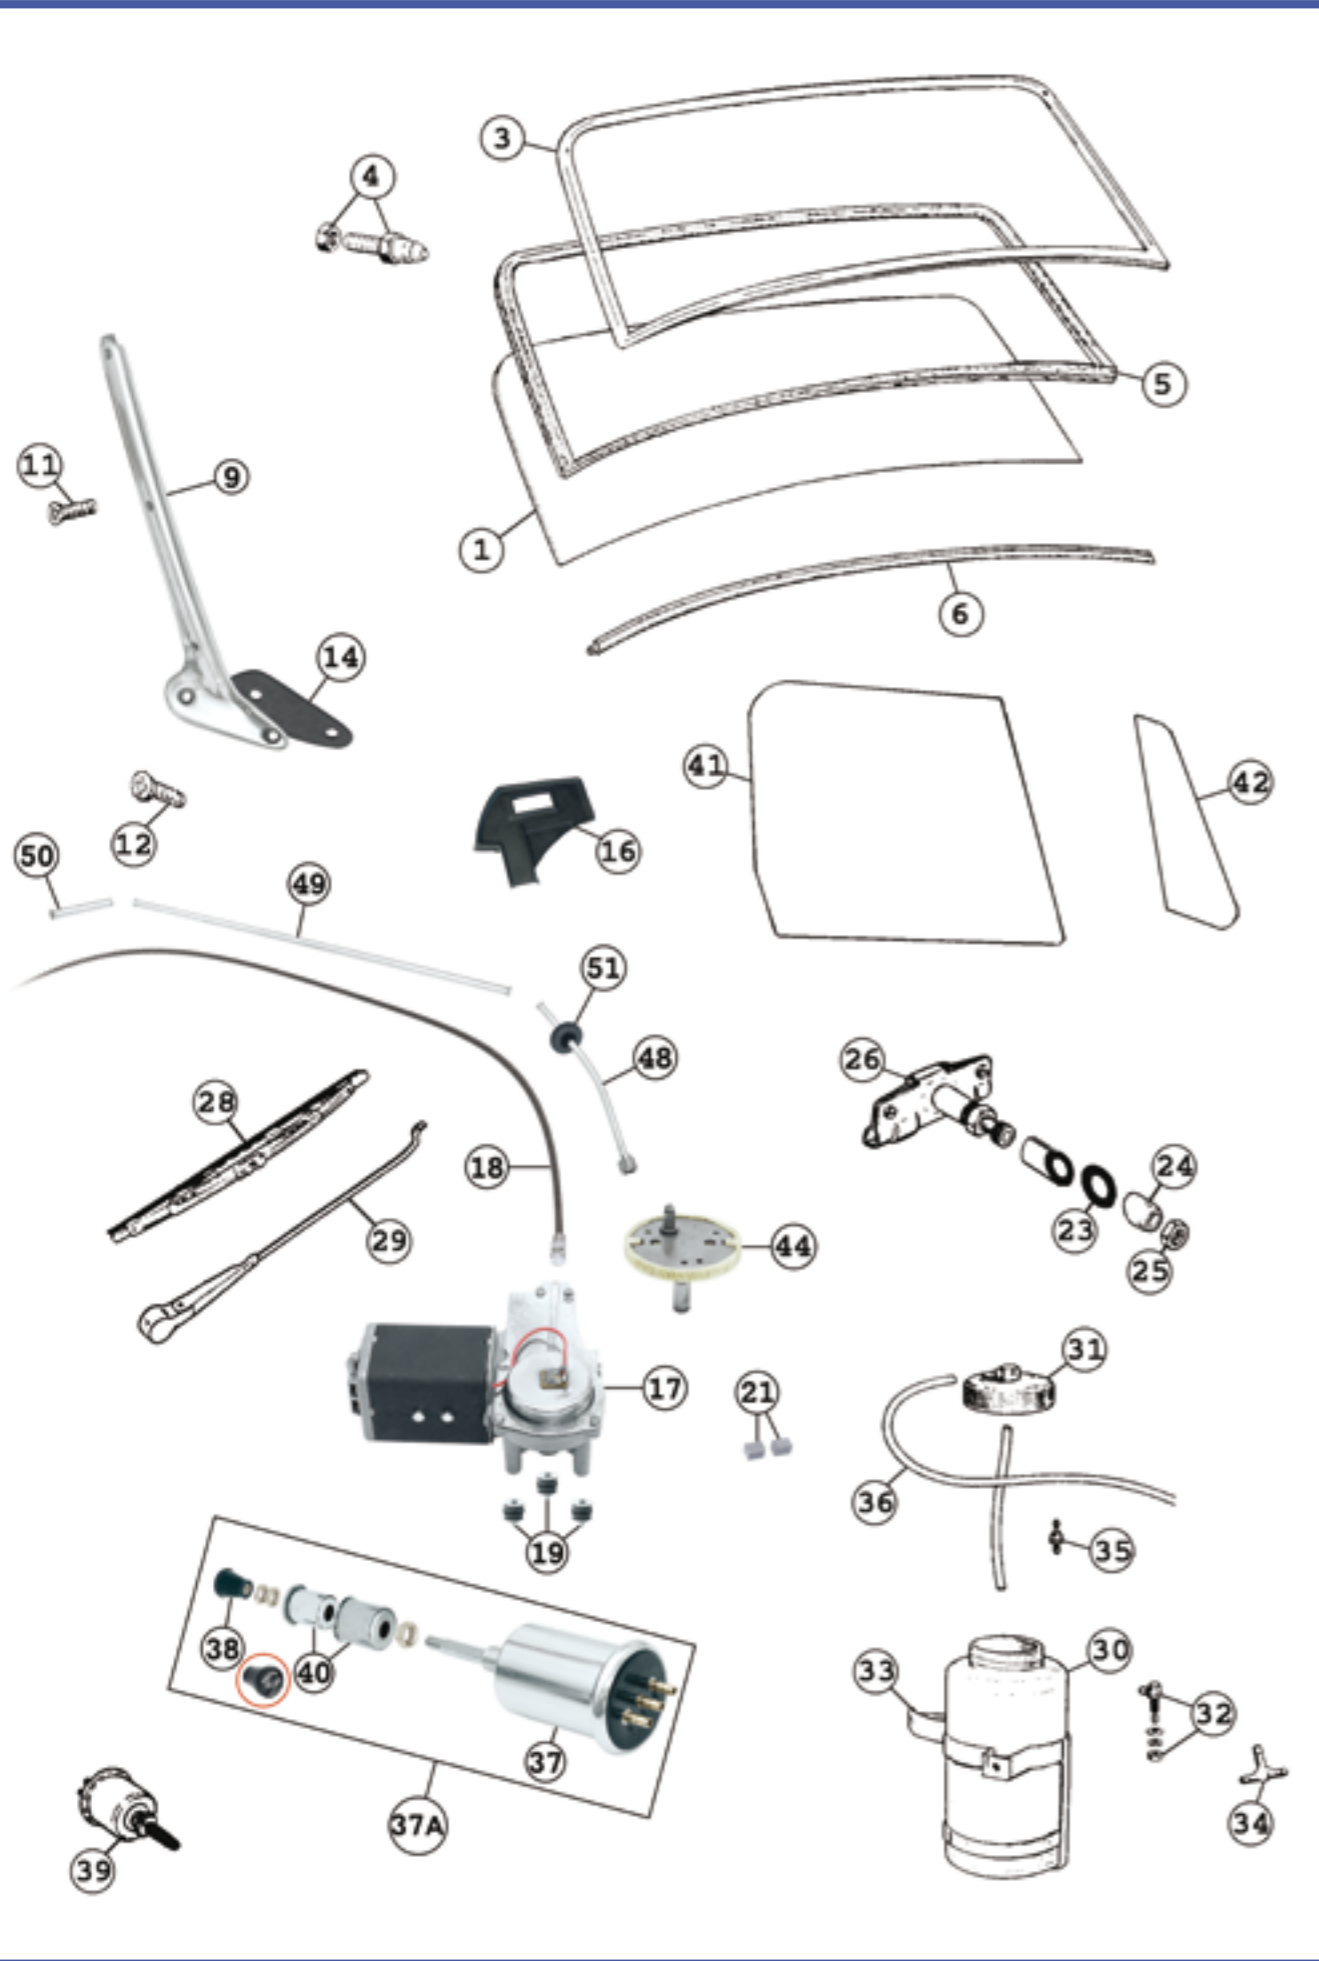

No.	Part No.	Description	Application	Notes	Price ex VAT
38	XWSN153	KNOB-screen washer pump	MK1-MK2	USE.WSN190	-
39	XWSN154	PUMP-windscreen washer	MK3-MK4		£18.15
40	XWSN155	CUP ASSEMBLY-washer pump	MK1-MK2	USE.WSN193	-
41	XWSN156	DOOR GLASS-R/H	A/R		£49.50
41	XWSN157	DOOR GLASS-L/H	A/R		£49.50
42	XWSN158	GLASS-quarter light-R/H	A/R		£65.50
42	XWSN159	GLASS-quarter light-L/H	A/R		£65.50
44	XWSN162	SHAFT & GEAR-wiper motor	MK1		£45.00
48	XWSN165	RACK TUBING - wiper motor to wheelbox	MK1-MK4		£11.50
49	XWSN166	RACK TUBING - wheelbox to wheelbox	MK1-MK4		£8.95
50	XWSN167	RACK TUBING - end tube	MK1-MK4		£4.25
51	XWSN168	GROMMET - wiper rack to dash	MK1-MK4		£2.10