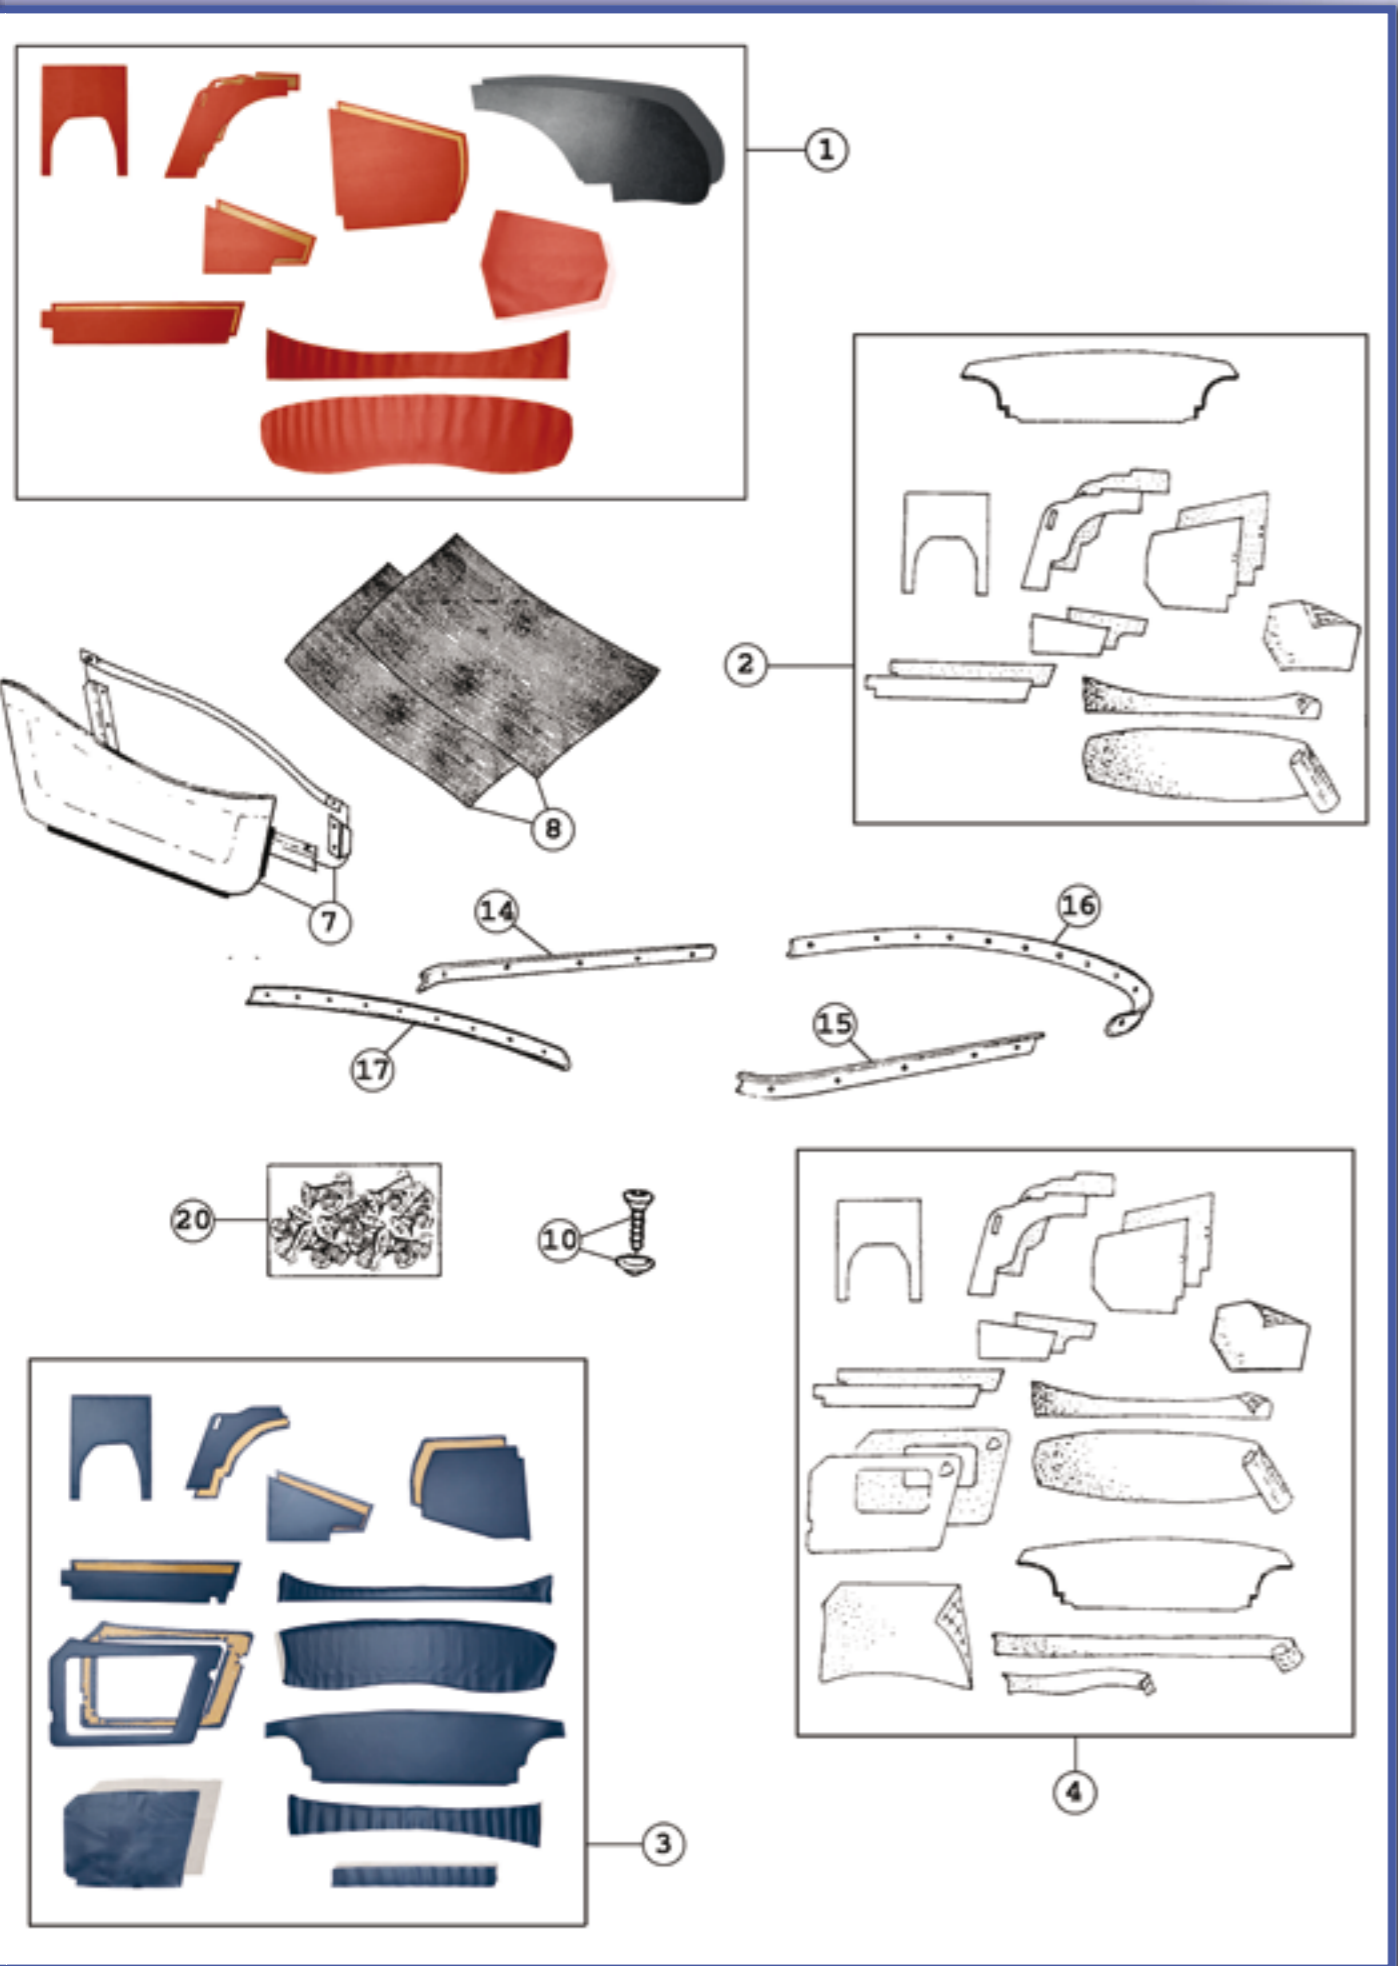

TRIM PANELS

No.	Part No.	Description	Application	Notes	Price ex VAT
1	XTRP101	INTERIOR TRIM SET-BLACK	MK1	LESS DOOR POCKET	£139.00
1	XTRP102	INTERIOR TRIM SET-RED	MK1	LESS DOOR POCKET	£139.00
1	XTRP103	INTERIOR TRIM SET-BLUE	MK1	LESS DOOR POCKET	£139.00
1	XTRP104	INTERIOR TRIM SET-GREEN	MK1	LESS DOOR POCKET	£139.00
2	XTRP110	INTERIOR TRIM SET-BLACK	MK2 DRUM	LESS DOOR POCKET	£139.00
2	XTRP111	INTERIOR TRIM SET-RED	MK2 TO	HAN6.14979	£139.00
2	XTRP112	INTERIOR TRIM SET-RED	MK2 FROM	HAN6.14980	£139.00
2	XTRP113	INTERIOR TRIM SET-BLUE	MK2 DRUM	LESS DOOR POCKET	£139.00
2	XTRP114	INTERIOR TRIM SET-GREEN	MK2 DRUM	LESS DOOR POCKET	£139.00
3	XTRP120	INTERIOR TRIM SET-BLACK	MK2 DISC	LESS DOOR POCKET	£170.00
3	XTRP121	INTERIOR TRIM SET-RED	MK2 DISC	LESS DOOR POCKET	£170.00
3	XTRP122	INTERIOR TRIM SET-BLUE	MK2 DISC	LESS DOOR POCKET	£170.00
4	XTRP130	INTERIOR TRIM SET-BLACK/WHITE	MK3		£170.00
4	XTRP131	INTERIOR TRIM SET-RED/WHITE	MK3		£170.00
4	XTRP132	INTERIOR TRIM SET-BLUE/WHITE	MK3		£170.00
7	XTRP140	DOOR POCKETS-black-pair	MK1-MK2		£68.50
7	XTRP141	DOOR POCKETS-blue-pair	MK1-MK2		£68.50
7	XTRP142	DOOR POCKETS-red-pair	MK1-MK2		£68.50
7	XTRP143	DOOR POCKETS-green-pair	MK1-MK2		£68.50
8	XTRP145	RUBBER LINER-door panel-pair	MK1	BLACK	£18.95
10	XTRP150	TRIM SCREW & CUP WASHER	A/R	USE.TRP250	-
14	XTRP160	COCKPIT CAPPING-DOOR-R/H	MK1-MK2		£32.00
15	XTRP161	COCKPIT CAPPING-DOOR-L/H	MK1-MK2		£32.00
16	XTRP162	COCKPIT CAPPING-REAR	MK1		£79.50
17	XTRP163	COCKPIT CAPPING-DASH	MK1-MK2		£39.95
20	XTRP170	SCREW SET-COCKPIT CAPPING	MK1-MK2		£4.95