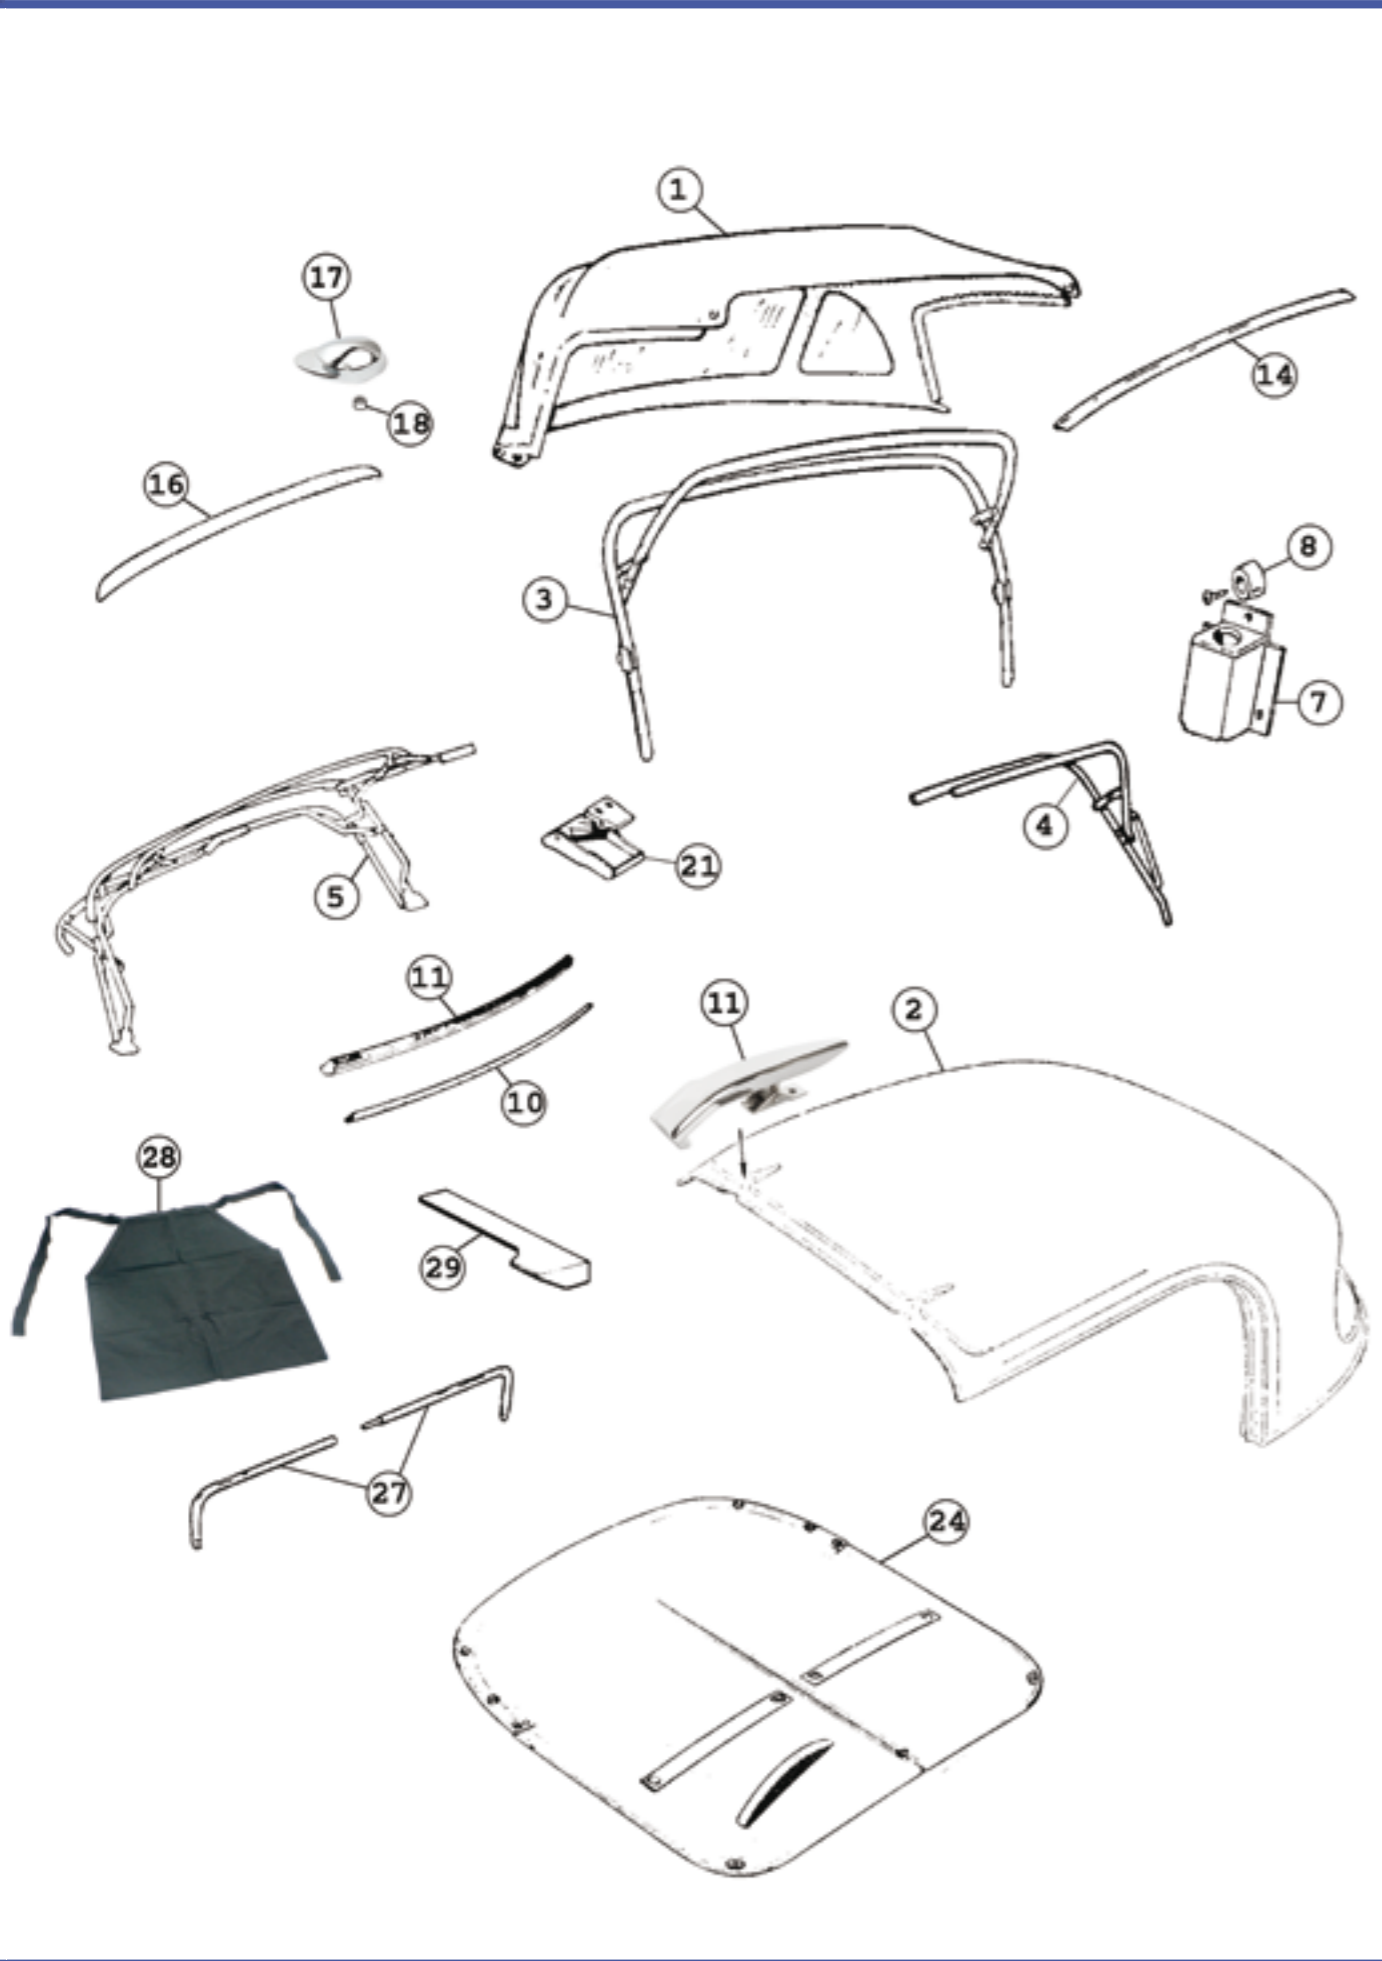

No.	Part No.	Description	Application	Notes	Price ex VAT
1	XHOD101	HOOD-black	MK1 TO 5476		£165.00
1	XHOD101M	HOOD-black-mohair	MK1 TO 5476	SPECIAL ORDER	£355.00
1	XHOD102	HOOD-blue-Everflex	MK1 TO 5476		£195.00
1	XHOD102M	HOOD-blue-mohair	MK1 TO 5476	SPECIAL ORDER	£355.00
1	XHOD103	HOOD-red-Everflex	MK1 TO 5476		£215.00
1	XHOD103M	HOOD-red-mohair	MK1 TO 5476	SPECIAL ORDER	£355.00
1	XHOD105	HOOD-black	MK1 FROM 5477		£158.50
1	XHOD105M	HOOD-black-mohair	MK1 FROM 5477	SPECIAL ORDER	£355.00
1	XHOD106	HOOD-white-Everflex	MK1 FROM 5477		£215.00
1	XHOD107	HOOD-blue-Everflex	MK1 FROM 5477		£195.00
1	XHOD107M	HOOD-blue-mohair	MK1 FROM 5477	SPECIAL ORDER	£355.00
1	XHOD108	HOOD-red-Everflex	MK1 FROM 5477		£215.00
1	XHOD108M	HOOD-red-mohair	MK1 FROM 5477	SPECIAL ORDER	£355.00
1	XHOD110	HOOD-black	MK2		£158.50
1	XHOD110M	HOOD-black-mohair	MK2	SPECIAL ORDER	£335.00
1	XHOD113	HOOD-red-Everflex	MK2		£215.00
1	XHOD113M	HOOD-red-mohair	MK2	SPECIAL ORDER	£345.00
1	XHOD115	HOOD-black	MK3		£158.50
1	XHOD115M	HOOD-black-mohair	MK3	SPECIAL ORDER	£335.00
1	XHOD120	HOOD-black	MK4	1967-70	£158.50
1	XHOD120M	HOOD-black-mohair	MK4	1967-70 SPECIAL ORDER	£335.00
1	XHOD125	HOOD-black-with velcro	MK4	1970-79	£159.50
1	XHOD125M	HOOD-black-with velcro-mohair	MK4	1970-79 SPECIAL ORDER	£345.00
2	XHOD128	HARDTOP - works style	MK1	WHITE	£475.00
2	XHOD129	HARDTOP - works style	MK1	BLACK	£475.00
3	XHOD130	FRAME ASSEMBLY-hood	MK1		£219.50
4	XHOD131	FRAME ASSEMBLY-hood	MK2		£162.25
4	XHOD132	FRAME ASSEMBLY-hood	MK3		£225.00
5	XHOD134	FRAME ASSEMBLY-hood	MK4		£195.00
7	XHOD137	STOWAGE BRACKET	MK1		£7.90
8	XHOD138	RUBBER BUFFER	MK1		£1.95
10	XHOD140	SEAL RETAINER-header rail	MK3-MK4		£5.65
11	XHOD141	SEAL-header rail	MK3-MK4		£3.95
14	XHOD145	HOOD RAIL-front	MK1-MK2		£8.95
16	XHOD148	HOOD RAIL-rear	MK1-MK3		£11.95
17	XHOD150	RETAINER-rear	MK1-MK3	USE.HOD213	-
17	XHOD150K	RETAINER-chrome(rear bar)-KIT	MK1-MK3	USE.HOD213K	-
18	XHOD151	SPACER	MK1-MK2		£0.62
20	XHOD153	CLAMP-hardtop-chrome	MK1		£28.50
21	XHOD155	CLAMP-soft top	MK4		£25.50