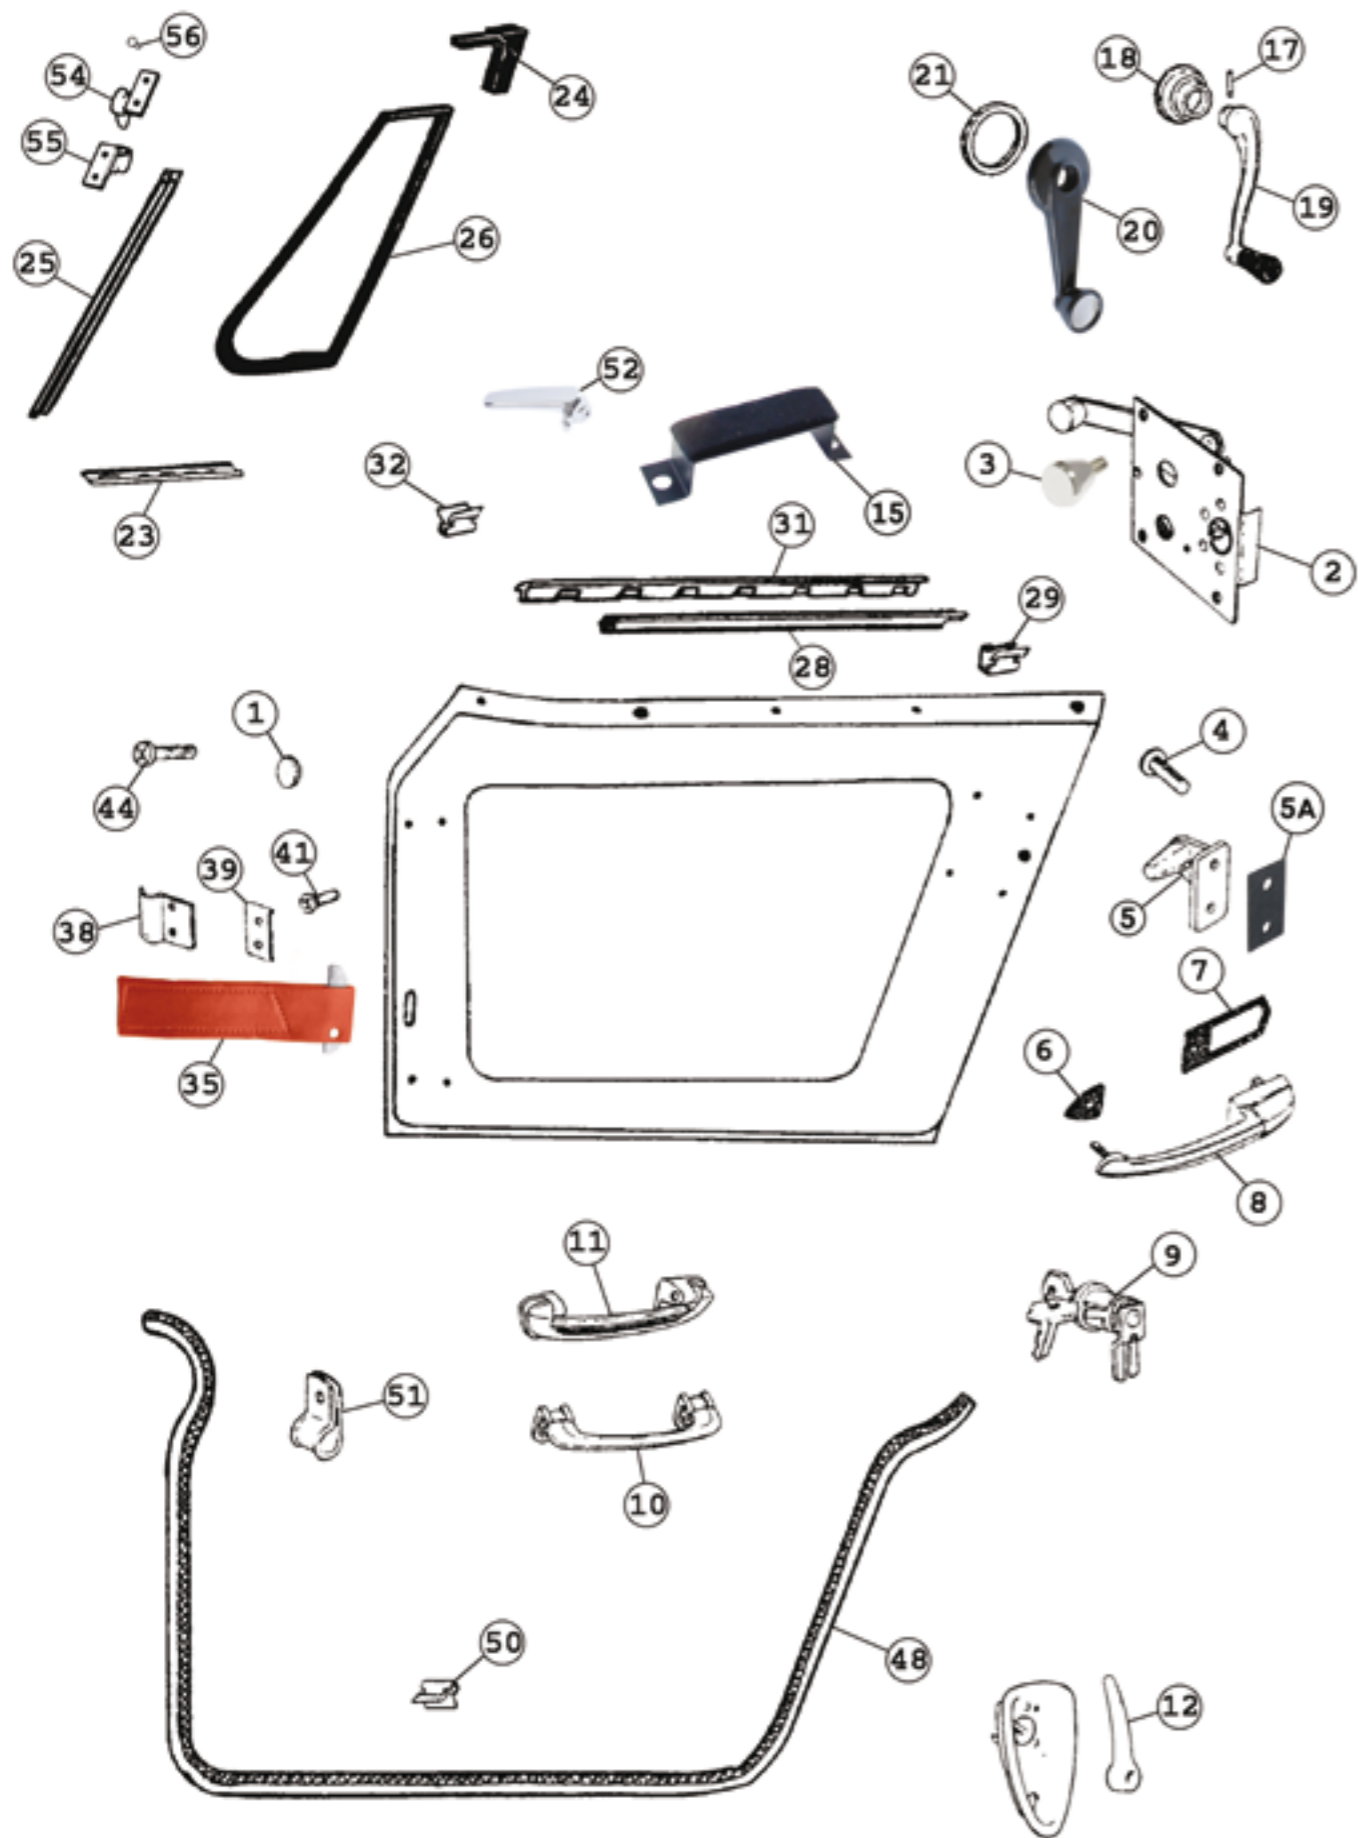

No.	Part No.	Description	Application	Notes	Price ex VAT
48	XDRF201	DRAUGHT EXCLUDER-Blue(car set)	MK1-MK4		£26.95
48	XDRF202	DRAUGHT EXCLUDER-Red(car set)	MK1-MK4		£26.95
48	XDRF203	DRAUGHT EXCLUDER-Green(car set)	MK1-MK4		£26.95
50	XDRF206	RETAINING CLIP-draught excl.	MK1-MK4	USE.DRF210	-
51	XDRF207	CLIP-door seal	MK1-MK4	USE.ELG127	-
52	XDRF210	HANDLE-1/4 light locking-R/H	MK3-MK4	FLAT	£15.35
52	XDRF211	HANDLE-1/4 light locking-L/H	MK3-MK4	FLAT	£15.35
54	XDRF214	PIVOT-R/H-upper	MK3-MK4		£2.75
54	XDRF215	PIVOT-L/H-upper	MK3-MK4		£2.75
55	XDRF216	PIVOT-R/H-lower	MK3-MK4		£2.95
55	XDRF217	PIVOT-L/H-lower	MK3-MK4		£2.95
56	XDRF218	RIVET-pivot fixing	MK3-MK4		£0.95