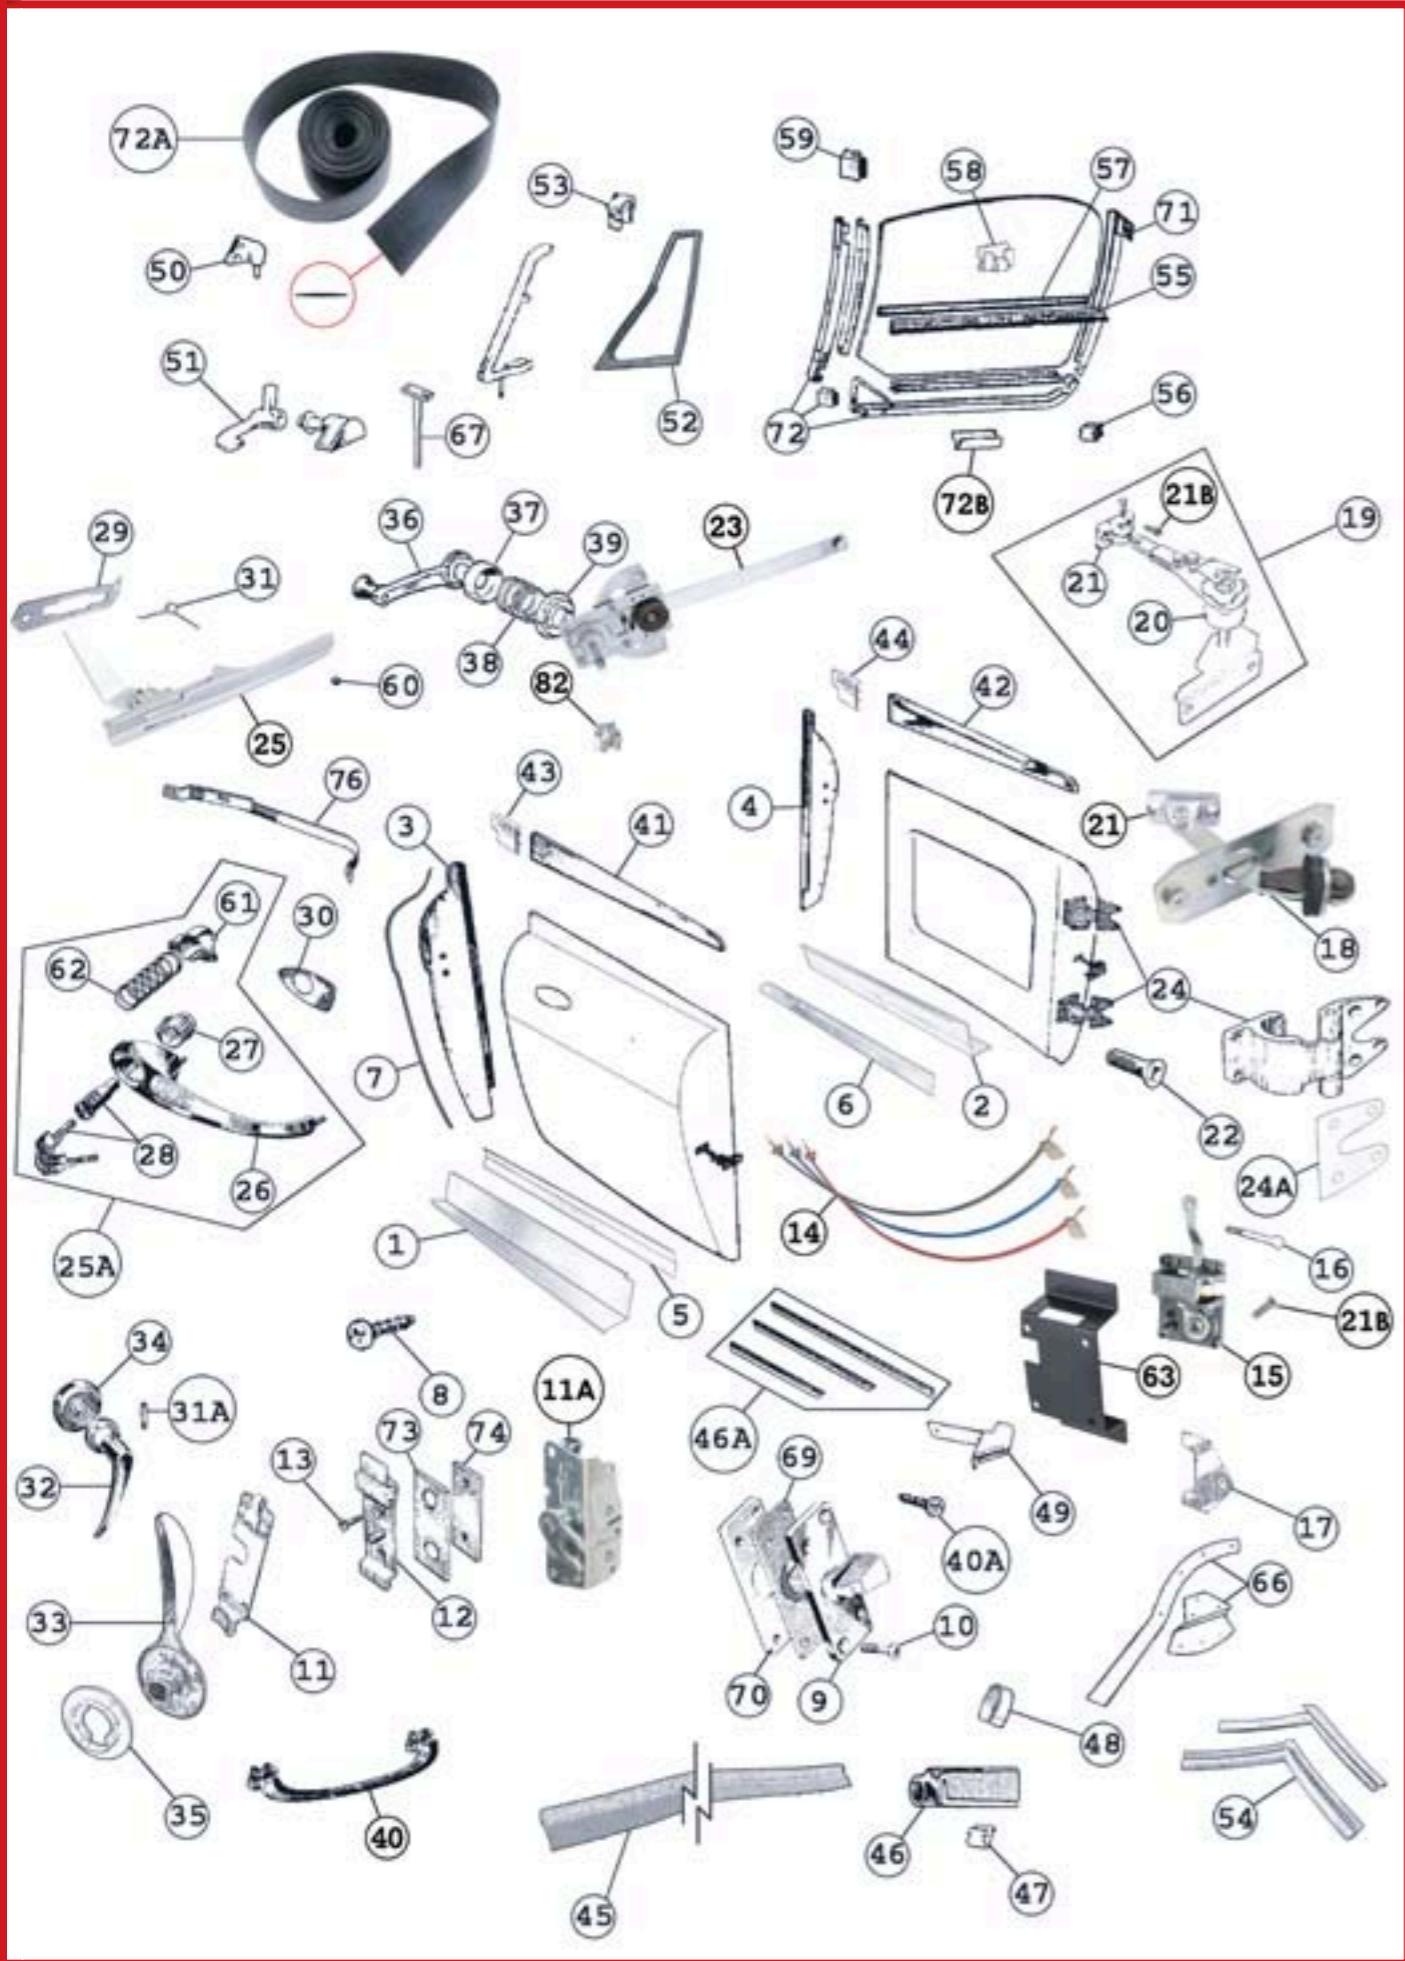

No.	Part No.	Description	Application	Notes	Price ex VAT
1	DRF101	ALUMINIUM SILL COVERS-R/H	BN1-BN2		£21.45
2	DRF102	ALUMINIUM SILL COVERS-L/H	BN1-BN2		£21.45
3	DRF103	ALUMIN.SHUT PILLAR COVERS-R/H	BN1-BN2		£18.95
4	DRF104	ALUMIN.SHUT PILLAR COVERS-L/H	BN1-BN2		£18.95
1	DRF104A	ALUMIN.SILL COVERS-R/H	BN4	LONGBRIDGE CARS	£23.45
2	DRF104B	ALUMIN.SILL COVERS-L/H	BN4	LONGBRIDGE CARS	£23.45
3	DRF104C	ALUMIN.SHUT PILLAR COVERS-R/H	BN4	LONGBRIDGE CARS	£20.95
4	DRF104D	ALUMIN.SHUT PILLAR COVERS-L/H	BN4	LONGBRIDGE CARS	£20.95
1	DRF105	ALUMIN.SILL COVERS-R/H	BN4-BJ8		£22.25
2	DRF106	ALUMIN.SILL COVERS-L/H	BN4-BJ8		£22.25
5	DRF107	ALUMIN.CARPET STRIPS-R/H	BN4-BJ8		£10.25
6	DRF108	ALUMIN.CARPET STRIPS-L/H	BN4-BJ8		£10.25
3	DRF109	ALUMIN.SHUT PILLAR COVERS-R/H	BN4-BT7		£18.95
4	DRF110	ALUMIN.SHUT PILLAR COVERS-L/H	BN4-BT7		£18.95
3	DRF111	ALUMIN.SHUT PILLAR COVERS-R/H	BJ7-BJ8		£18.95
4	DRF112	ALUMIN.SHUT PILLAR COVERS-L/H	BJ7-BJ8		£18.95
7	DRF115	PIPING-for pillar cover(pr.)	BN1-BJ8		£3.50
8	DRF116	SCREW SET-for alumin. per side	BN1-BJ8		£1.25
9	DRF120	STRIKER ASSY.-on shut pillar	BN1-BT7		£23.50
10	DRF121	SCREW-striker plate	BN1-BT7		£0.45
11	DRF126	PLATE-door lock-R/H	BJ7-BJ8		£21.45
11	DRF127	PLATE-door lock-L/H	BJ7-BJ8		£21.45
11A	DRF128	LOCK MECHANISM-R/H	BJ7-BJ8		£72.95
11A	DRF129	LOCK MECHANISM-L/H	BJ7-BJ8		£72.95
12	DRF130	STRIKER ASSY.-shut pillar,R/H	BJ7-BJ8		£23.50
12	DRF131	STRIKER ASSY.-shut pillar,L/H	BJ7-BJ8		£23.50
13	DRF132	SCREW-striker plate	BJ7-BJ8	USE.DRF150	-
14	DRF133A	CABLE-door pull trimmed-BLACK	BN1-BN2		£16.95
14	DRF133B	CABLE-door pull trimmed-BLUE	BN1-BN2		£16.95
14	DRF133C	CABLE-door pull trimmed-RED	BN1-BN2		£16.95
14	DRF134	CABLE-door pull-BARE	BN1-BN2		£11.95
15	DRF134A	LOCK ASSY.-in door R/H	BN1-BN2		£42.95
15	DRF135	LOCK ASSY.-in door R/H	BN4-BT7		£36.95
15	DRF135A	LOCK ASSY.-in door L/H	BN1-BN2		£42.95
15	DRF136	LOCK ASSY.-in door L/H	BN4-BT7		£36.95
16	DRF137	KNOB-door lock	BN1-BN2		£18.50
17	DRF139	FINISHER PLATE-door catch	BN1-BT7		£4.45
18	DRF142	CHECK STRAP ASSY.	BN1.5001-BN2		£35.50
19	DRF143	CHECK STRAP ASSY.-R/H	BN4-BJ8		£33.50
19	DRF144	CHECK STRAP ASSY.-L/H	BN4-BJ8		£33.50
20	DRF145	FRICTION DISC-check assy.	BN4-BJ8		£1.15
21	DRF146	CHROME SHOE-check assy.	BN1-BJ8		£4.45
21B	DRF147	SCREW - check strap to door	BN1-BJ8		£0.45
22	DRF150	HINGE SCREW	BN1-BJ8		£0.24
23	DRF152	WINDOW REGULATOR-RH	BJ7		£65.00
23	DRF153	WINDOW REGULATOR-LH	BJ7		£65.00
23	DRF154	WINDOW REGULATOR-RH	BJ8		£65.00
23	DRF155	WINDOW REGULATOR-LH	BJ8		£65.00